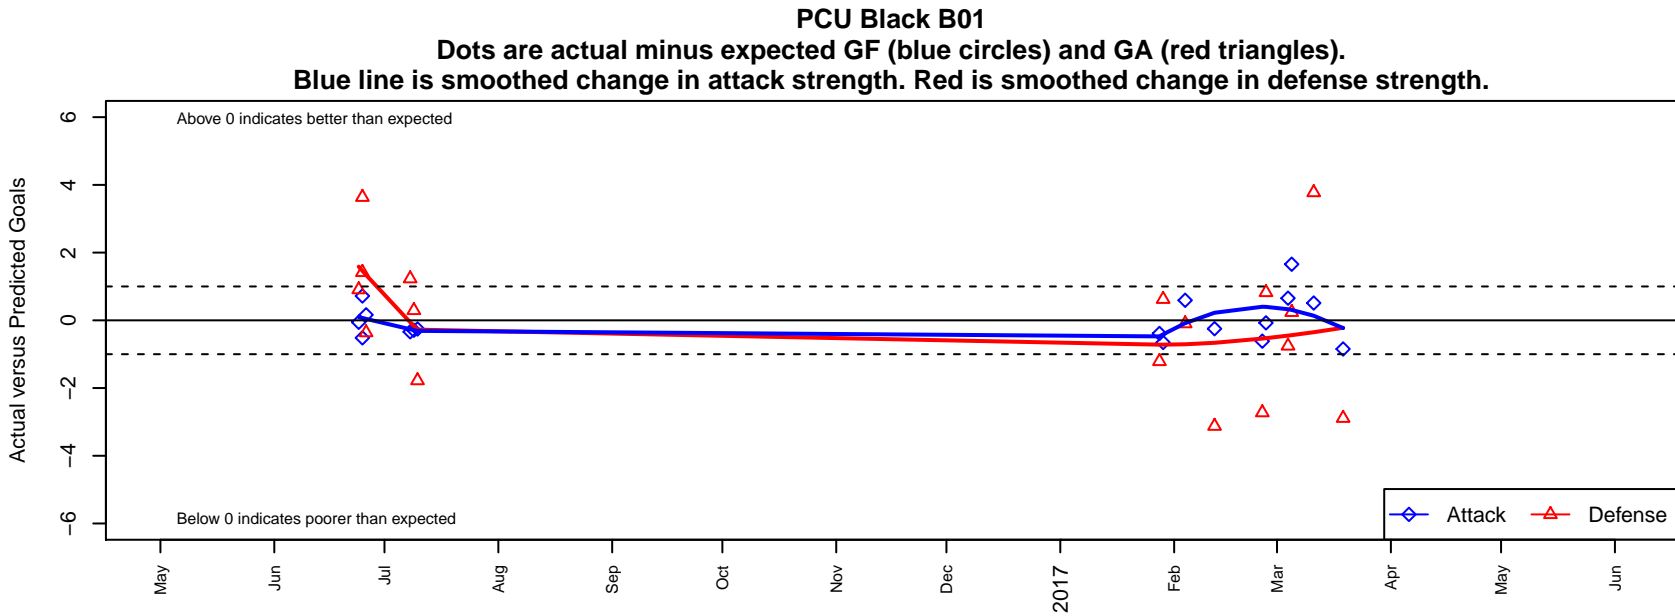

PCU Black B01

Portland City United SC
 Portland, OR
 B01 total strength=921
 attack=1.7 defense=1.36
 spr league = Win OYS B01 Div 1 White

alt names used:
 PCU 2001B – Black
 PCU 01B BLACK
 PCU 01B Black

Venues played:
 2016 Clash At the Border Bronze U16
 2016 PCU Summer Classic U15–U16 Red
 2016 Win OYS B01 Division 1 White

**attack and defense variance (black dot)
relative to other teams
and top 10 in region**

**attack and defense rating
relative to others at age
and all opponents in last 13 months**

**attack and defense rating
relative to others at age
and all opponents in last 13 months**

Performance relative to 13 month average

Performance relative to 13 month average

Distribution of opponents
 Red = Lose zone, Blue = Win zone, Green = Even
 Black line separates win/lose zones

lot. A=Neither has attack advantage, B=Opponent has both attack and defense advantage, C=Opponent has both attack and defense disadvantage, D=Both have